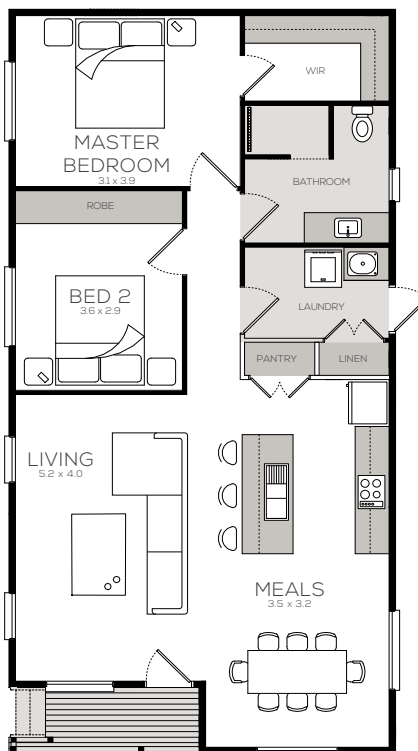

## Brand NEW and ready to move in: **\$209,990**

- 2 spacious bedrooms
- Walk-in wardrobe to master bedroom
- Built-in wardrobe to bedroom 2
- Stylish bathroom
- Open plan kitchen, living and dining
- Modern fixtures and fittings
- Colorbond steel roofing
- Split System air conditioning
- Supaloc steel framing
- Thermaloc insulation
- Paved carport and perimeter
- Clothesline